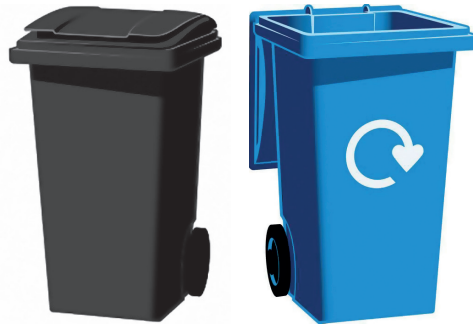

Bin Collection Calendar 2025

(covering former Coleraine BC area)

**Causeway
Coast & Glens
Borough Council**

Shown below is the week you should present either your black or blue bin for collection, doing so on the normal collection day at the normal collection point.

* Any collection changes due to bank/public holidays will be notified on the council's website and on social media

Blue bins will be emptied during the weeks **highlighted in blue**

Black bins will be emptied during the weeks **highlighted in grey**

Please make sure your bin is set out for collection by **7am** on your collection day.

January 2025				
M	T	W	T	F
		1	2	3
6	7	8	9	10
13	14	15	16	17
20	21	22	23	24
27	28	29	30	31

February 2025				
M	T	W	T	F
3	4	5	6	7
10	11	12	13	14
17	18	19	20	21
24	25	26	27	28

March 2025				
M	T	W	T	F
3	4	5	6	7
10	11	12	13	14
17	18	19	20	21
24	25	26	27	28
31				

April 2025				
M	T	W	T	F
	1	2	3	4
7	8	9	10	11
14	15	16	17	18
21	22	23	24	25
28	29	30		

May 2025				
M	T	W	T	F
			1	2
5	6	7	8	9
12	13	14	15	16
19	20	21	22	23
26	27	28	29	30

June 2025				
M	T	W	T	F
2	3	4	5	6
9	10	11	12	13
16	17	18	19	20
23	24	25	26	27
30				

July 2025				
M	T	W	T	F
	1	2	3	4
7	8	9	10	11
14	15	16	17	18
21	22	23	24	25
28	29	30	31	

August 2025				
M	T	W	T	F
				1
4	5	6	7	8
11	12	13	14	15
18	19	20	21	22
25	26	27	28	29

September 2025				
M	T	W	T	F
1	2	3	4	5
8	9	10	11	12
15	16	17	18	19
22	23	24	25	26
29	30			

October 2025				
M	T	W	T	F
		1	2	3
6	7	8	9	10
13	14	15	16	17
20	21	22	23	24
27	28	29	30	31

November 2025				
M	T	W	T	F
3	4	5	6	7
10	11	12	13	14
17	18	19	20	21
24	25	26	27	28

December 2025				
M	T	W	T	F
1	2	3	4	5
8	9	10	11	12
15	16	17	18	19
22	23	24	25	26
29	30	31		

For more information on waste and recycling services, log onto www.causewaycoastandglens.gov.uk/recycle

or contact **028 7034 3453**

This leaflet is printed on recycled paper