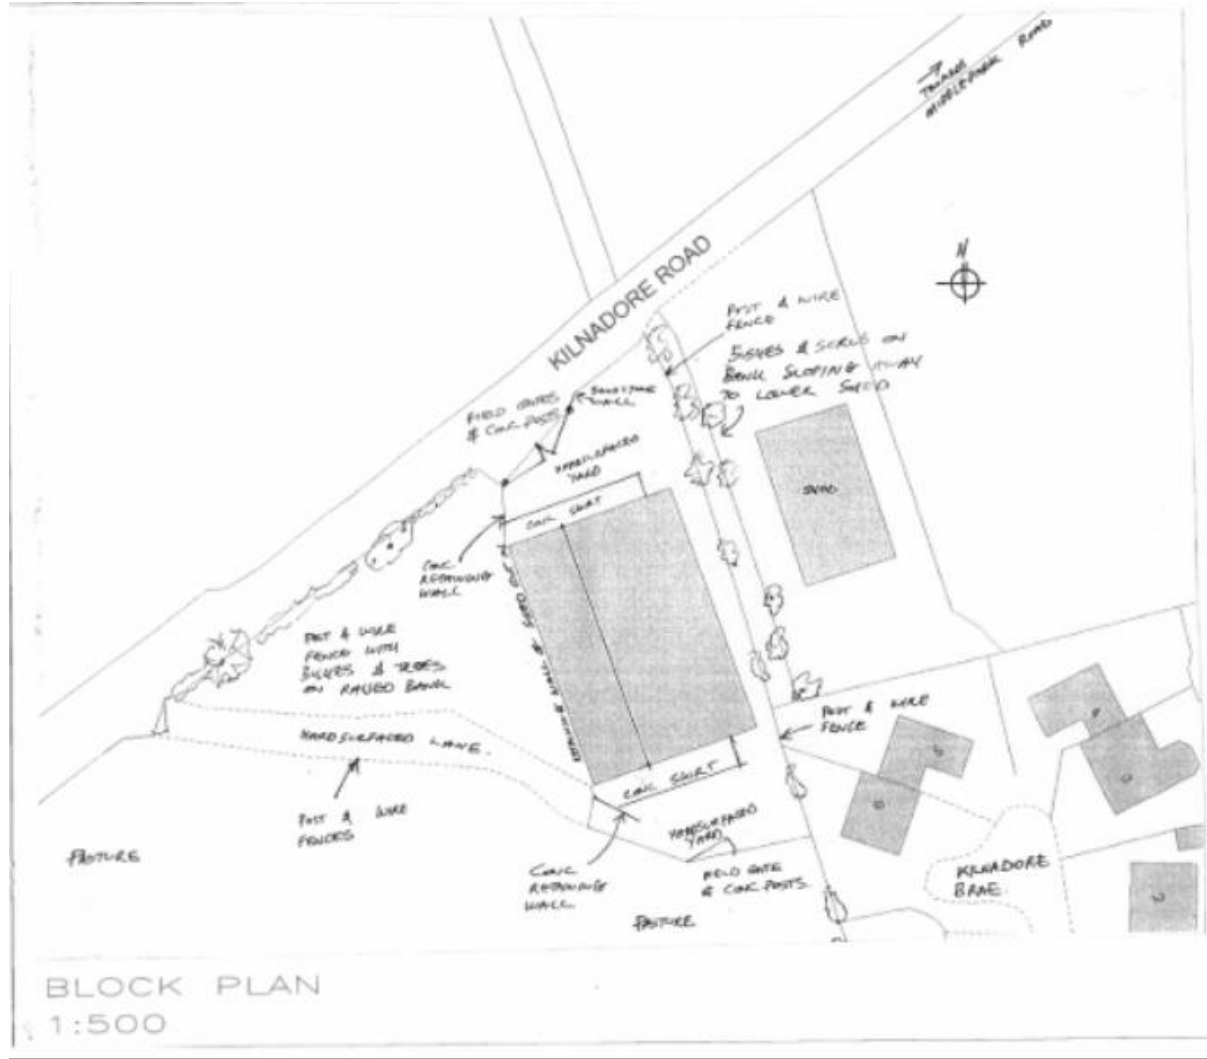

Causeway
Coast & Glens
Borough Council

LA01/2024/0037/F

Retention of farm shed

Lands to the immediate north and west of Nos. 5 & 6 Kilnadore Brae, Cushendall

Causeway
Coast & Glens
Borough Council

SITE LOCATION PLAN
1:2500

BLOCK PLAN
1:500

Causeway
Coast & Glens
Borough Council

Causeway
Coast & Glens
Borough Council

Causeway
Coast & Glens
Borough Council

Existing farm grouping

Causeway
Coast & Glens
Borough Council

Shed 2
(southern half)