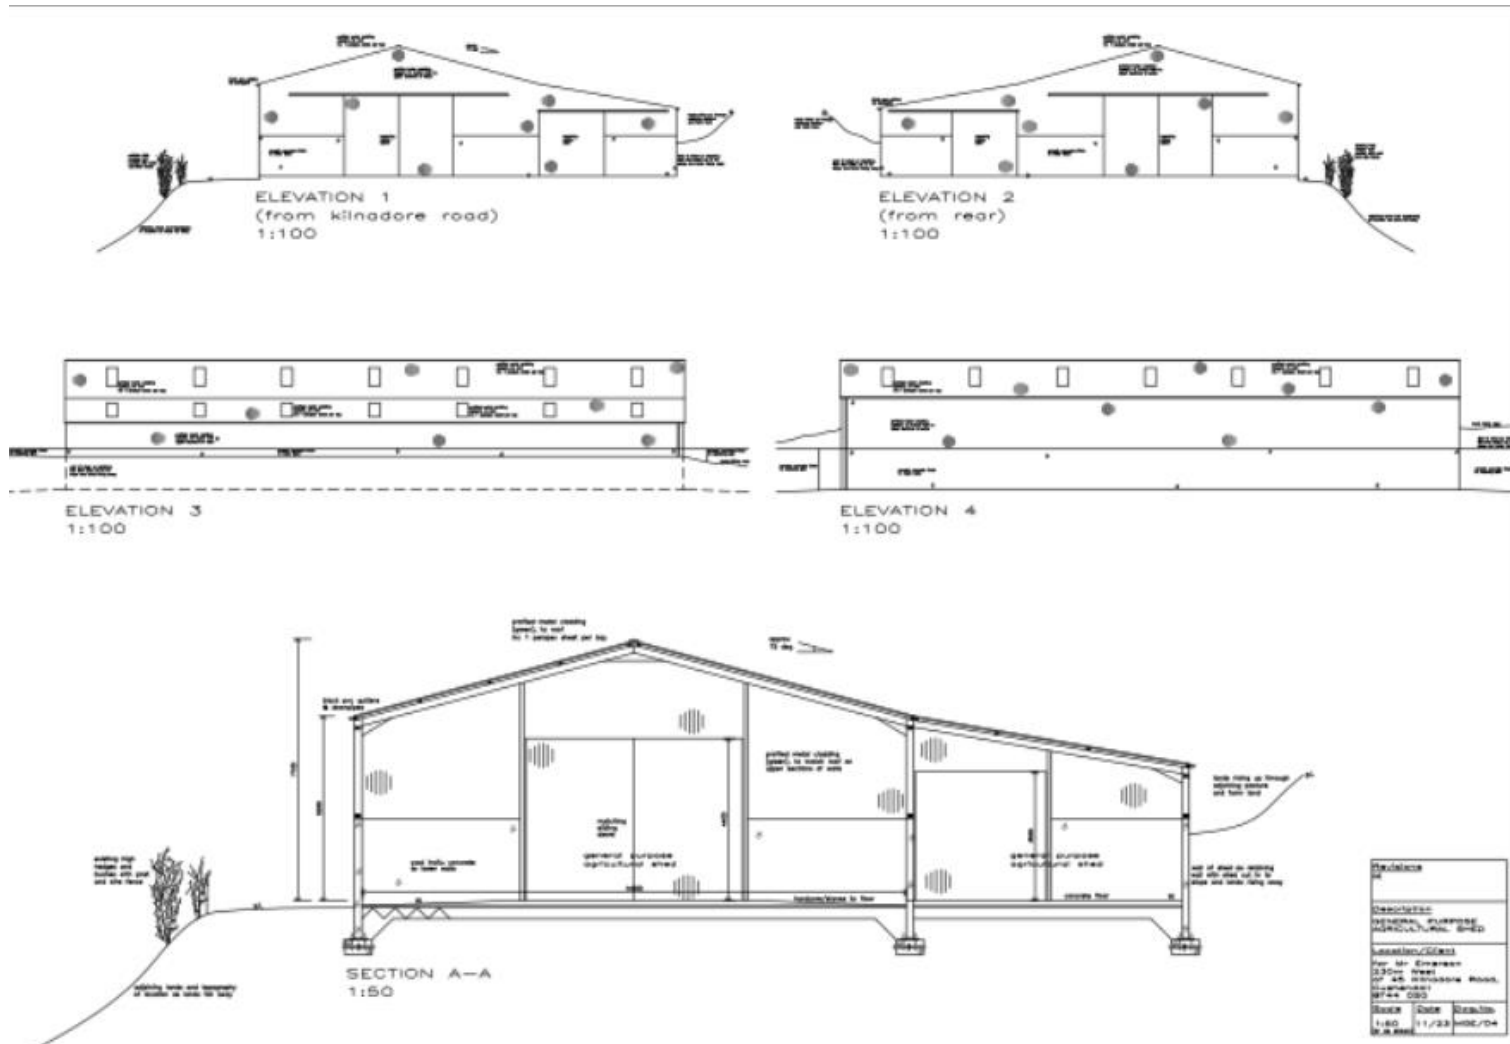

Causeway
Coast & Glens
Borough Council

LA01/2024/0037/F

Retention of farm shed

Lands to the immediate north and west of Nos. 5 & 6 Kilnadore Brae, Cushendall

Causeway
Coast & Glens
Borough Council

SITE LOCATION PLAN
1:2500

BLOCK PLAN
1:500

Causeway
Coast & Glens
Borough Council

Causeway
Coast & Glens
Borough Council

Causeway
Coast & Glens
Borough Council

Existing farm grouping

Causeway
Coast & Glens
Borough Council

Shed 2
(southern half)