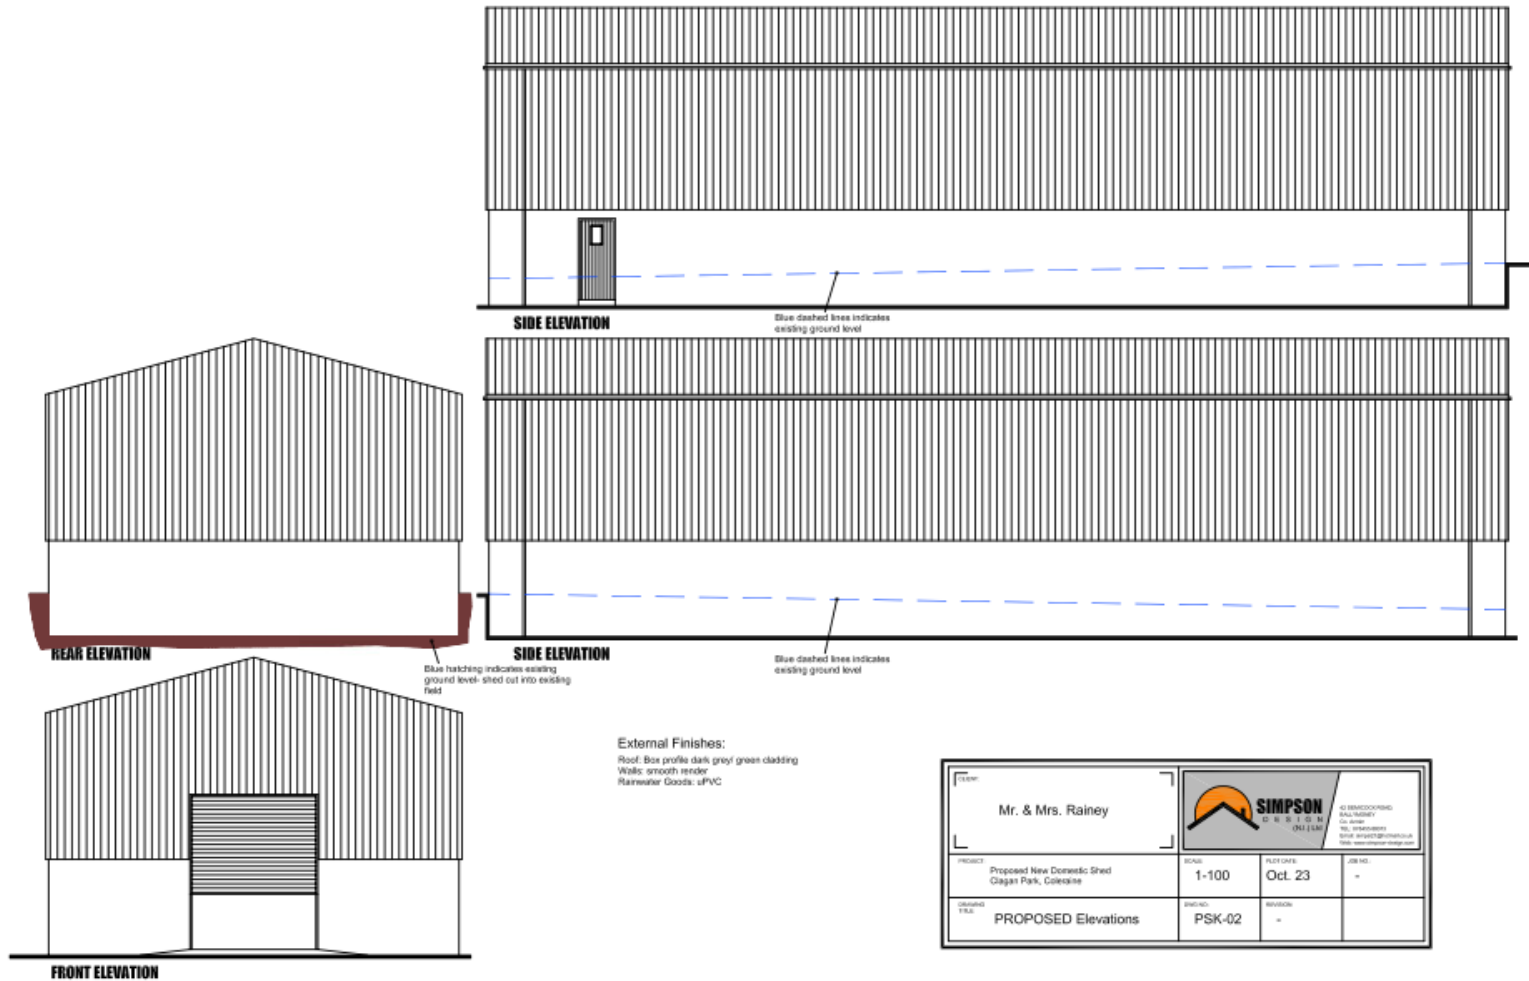

Causeway
Coast & Glens
Borough Council

LA01/2023/1178/F

Proposed new domestic shed and extension to curtilage.

Site: 10 Clagan Park, Aghadowey, Coleraine.

Causeway
Coast & Glens
Borough Council

Causeway
Coast & Glens
Borough Council