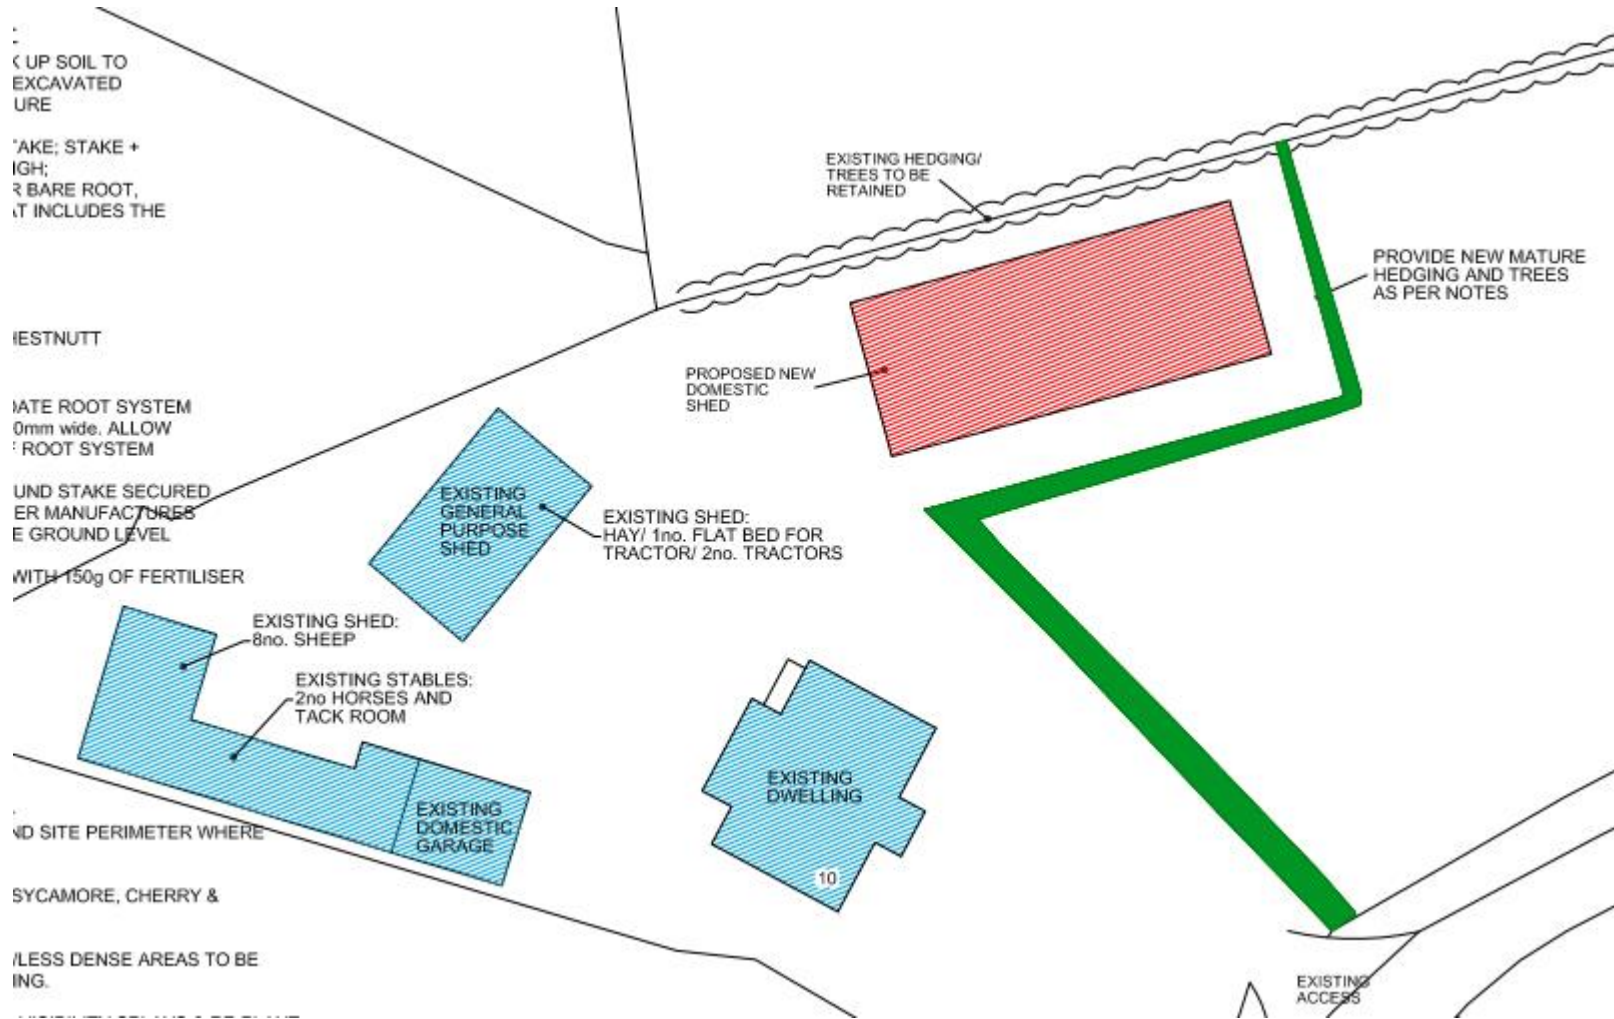

Causeway
Coast & Glens
Borough Council

LA01/2023/1178/F

Proposed new domestic shed and extension to curtilage.

Site: 10 Clagan Park, Aghadowey, Coleraine.

Causeway
Coast & Glens
Borough Council

Causeway
Coast & Glens
Borough Council