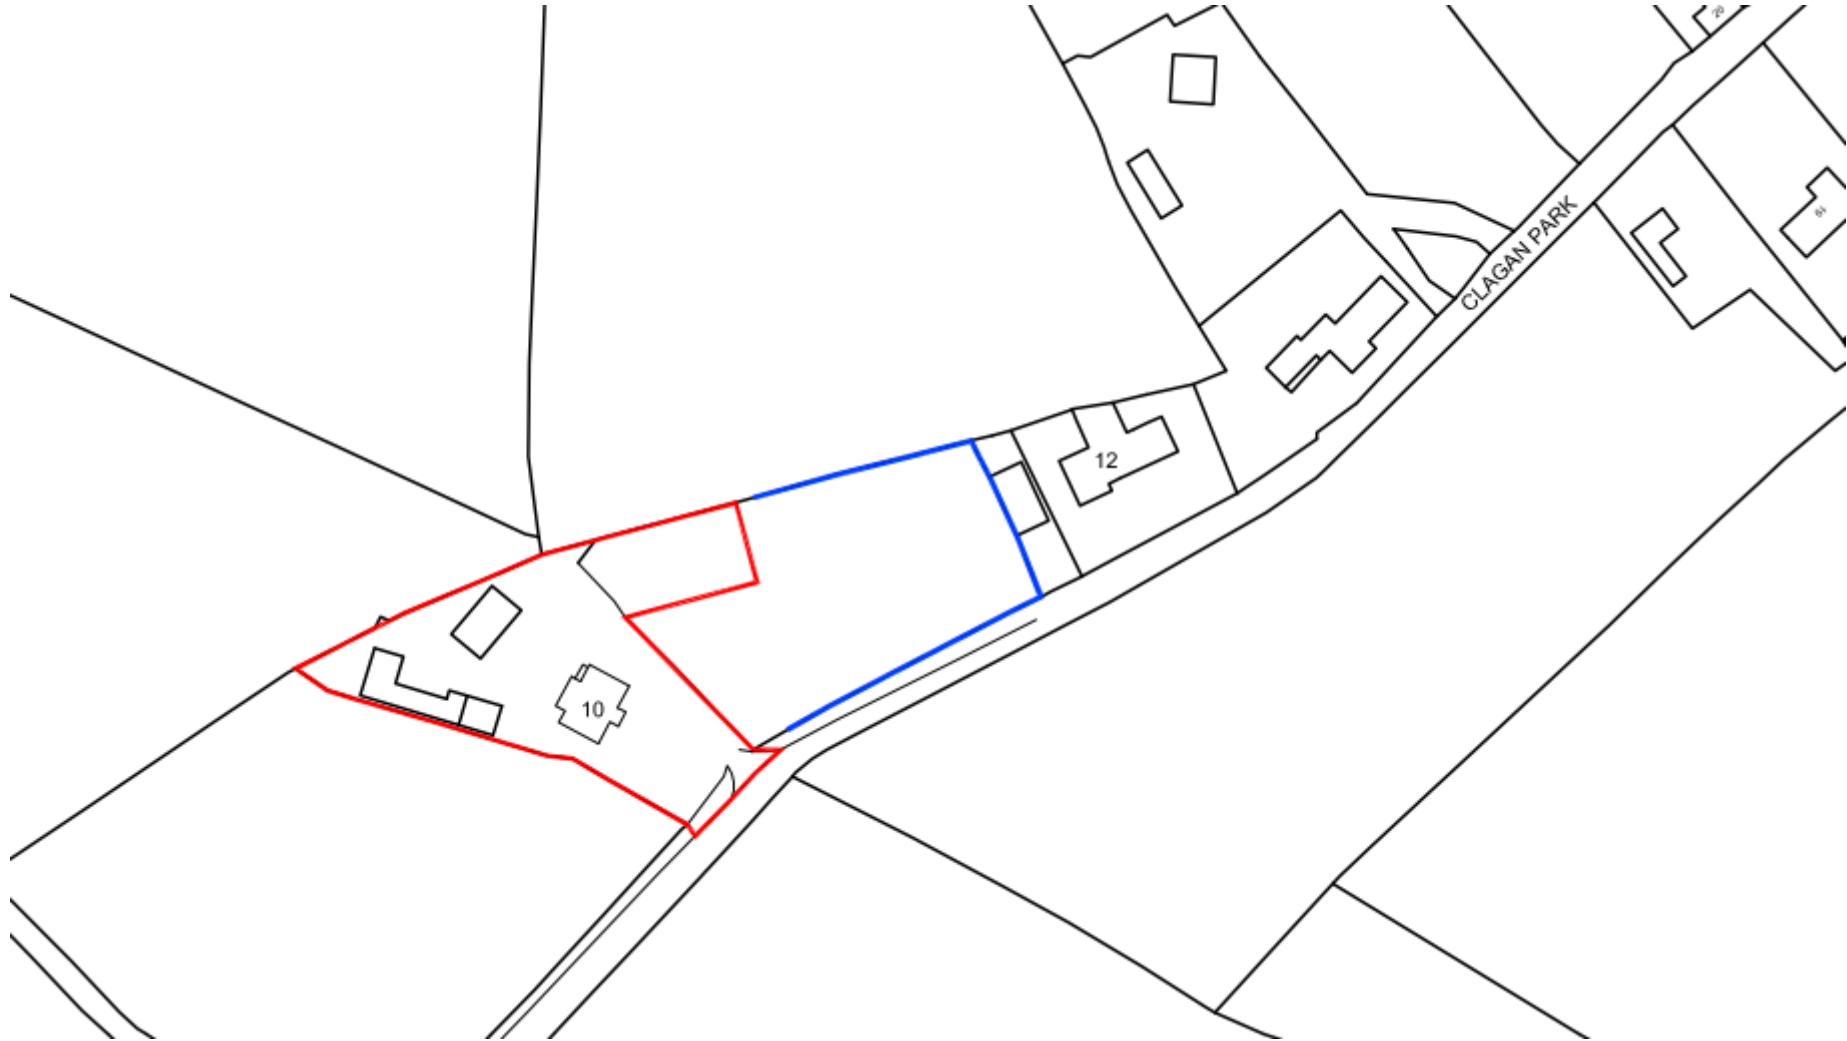

Causeway
Coast & Glens
Borough Council

LA01/2023/1178/F

Proposed new domestic shed and extension to curtilage.

Site: 10 Clagan Park, Aghadowey, Coleraine.

Causeway
Coast & Glens
Borough Council

Causeway
Coast & Glens
Borough Council