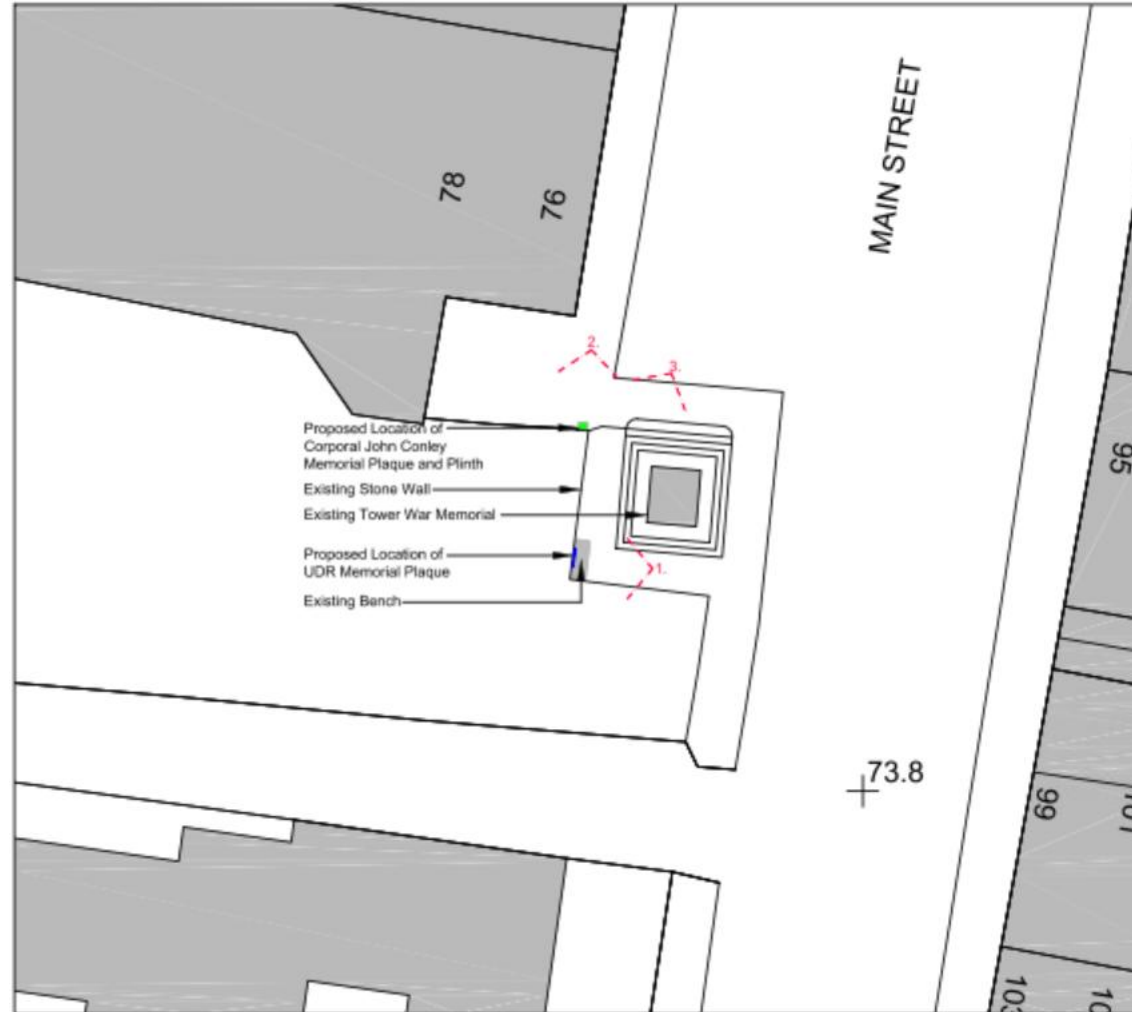

# LA01/2026/0176/F

Erection of war memorial plaque onto existing historic stone wall and erection of war memorial plinth adjacent to existing steps of memorial.

Garvagh War Memorial, Main Street, Garvagh, Coleraine

## Site Location

Site

## Proposed Site Plan