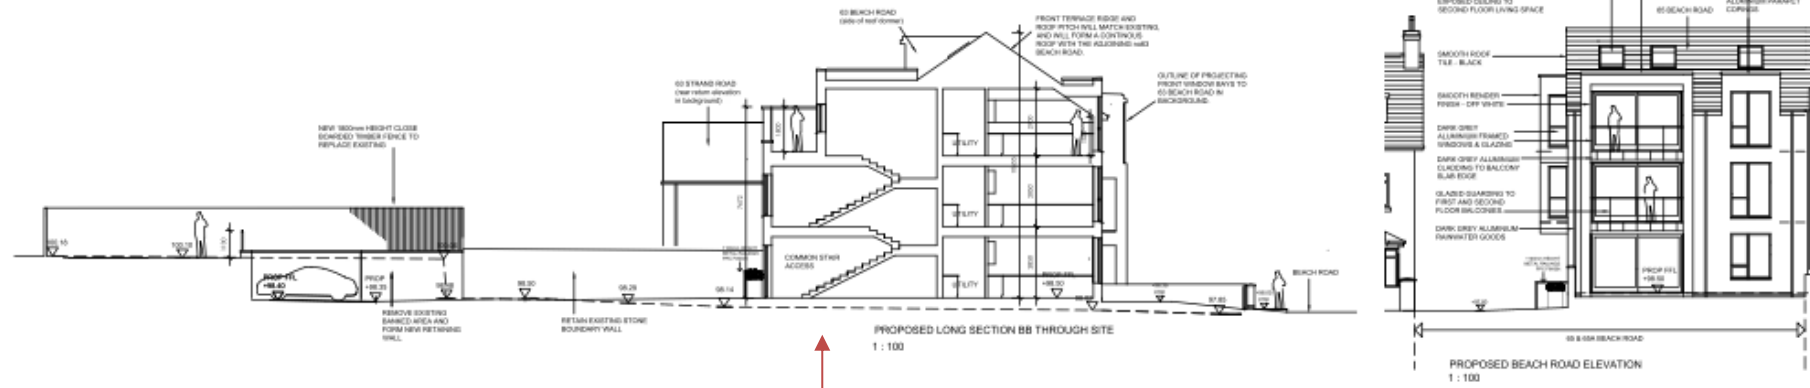

65 & 65a Beach Road, Portballintrae

Site Location

Site Layout

Elevations/ Sections

Sections through site

Causeway
Coast & Glens
Borough Council

Existing and Proposed Beach Road Elevation

65 & 65A BEACH ROAD