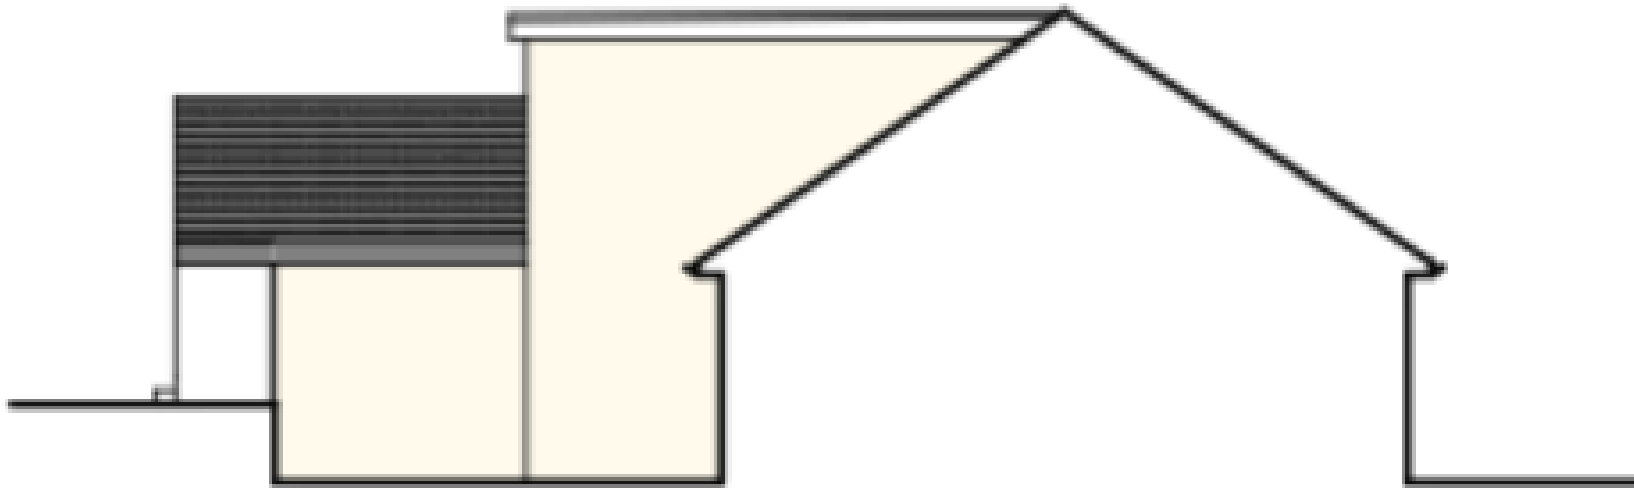

Causeway
Coast & Glens
Borough Council

LA01/2022/0954/F

Proposed ground floor store and first floor balcony with associated wing walls

Site: 244 Islandmore Crescent, Portrush.

Location Map

Site Plan

Causeway
Coast & Glens
Borough Council

Causeway
Coast & Glens
Borough Council

Proposed Rear Elevation

Causeway
Coast & Glens
Borough Council

Proposed Side Elevation

Proposed Side Elevation

Gable of
no. 243

Orthophotography

Causeway
Coast & Glens
Borough Council