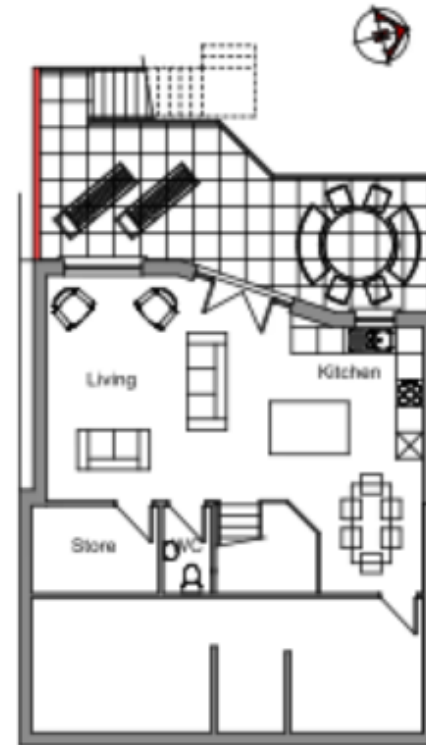

Causeway
Coast & Glens
Borough Council

LA01/2022/0954/F

Proposed ground floor store and first floor balcony with associated wing walls

Site: 244 Islandmore Crescent, Portrush.

Location Map

Site Plan

Causeway
Coast & Glens
Borough Council

Causeway
Coast & Glens
Borough Council

Proposed Rear Elevation

Causeway
Coast & Glens
Borough Council

Proposed Side Elevation

Proposed Side Elevation

Gable of
no. 243

Orthophotography

Causeway
Coast & Glens
Borough Council