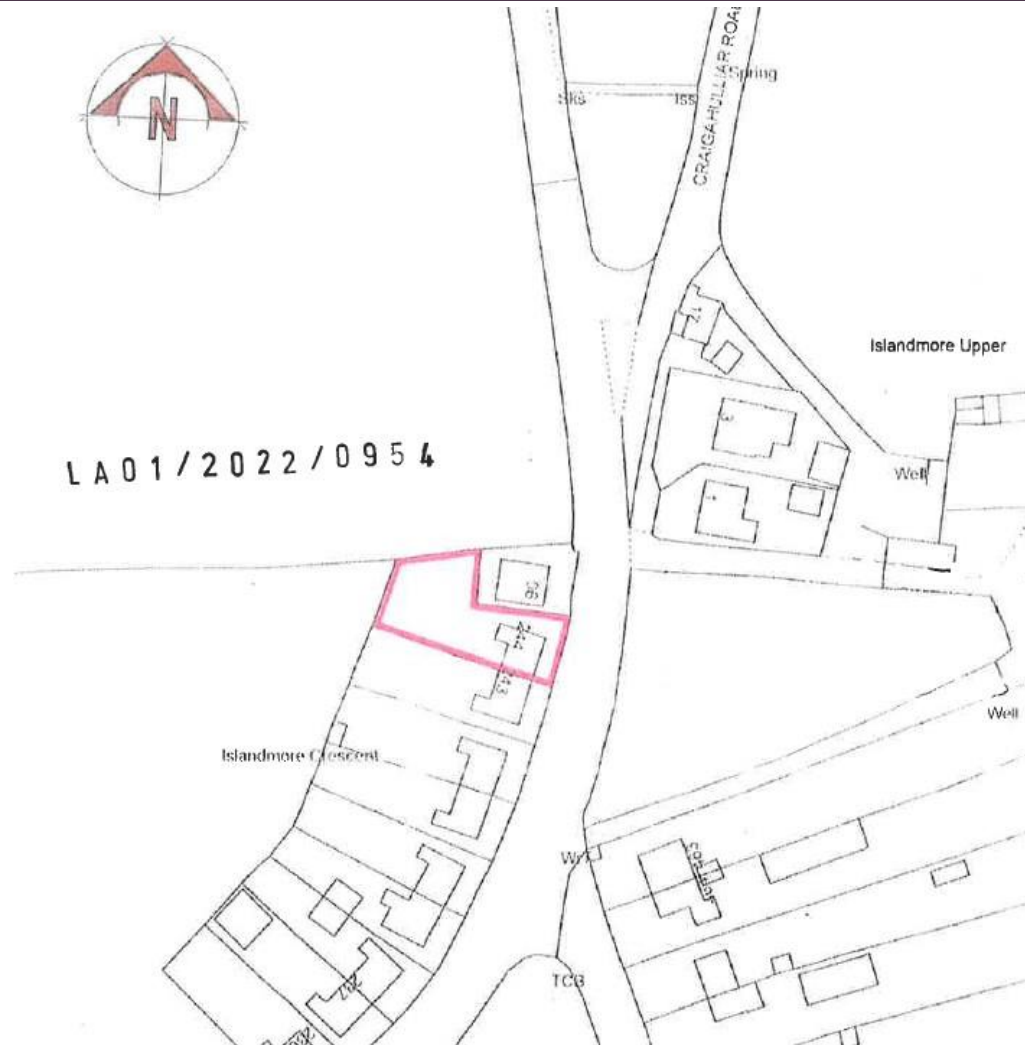

Causeway
Coast & Glens
Borough Council

LA01/2022/0954/F

Proposed ground floor store and first floor balcony with associated wing walls

Site: 244 Islandmore Crescent, Portrush.

Location Map

Site Plan

Causeway
Coast & Glens
Borough Council

Causeway
Coast & Glens
Borough Council

Proposed Rear Elevation

Causeway
Coast & Glens
Borough Council

Proposed Side Elevation

Proposed Side Elevation

Gable of
no. 243

Orthophotography

Causeway
Coast & Glens
Borough Council