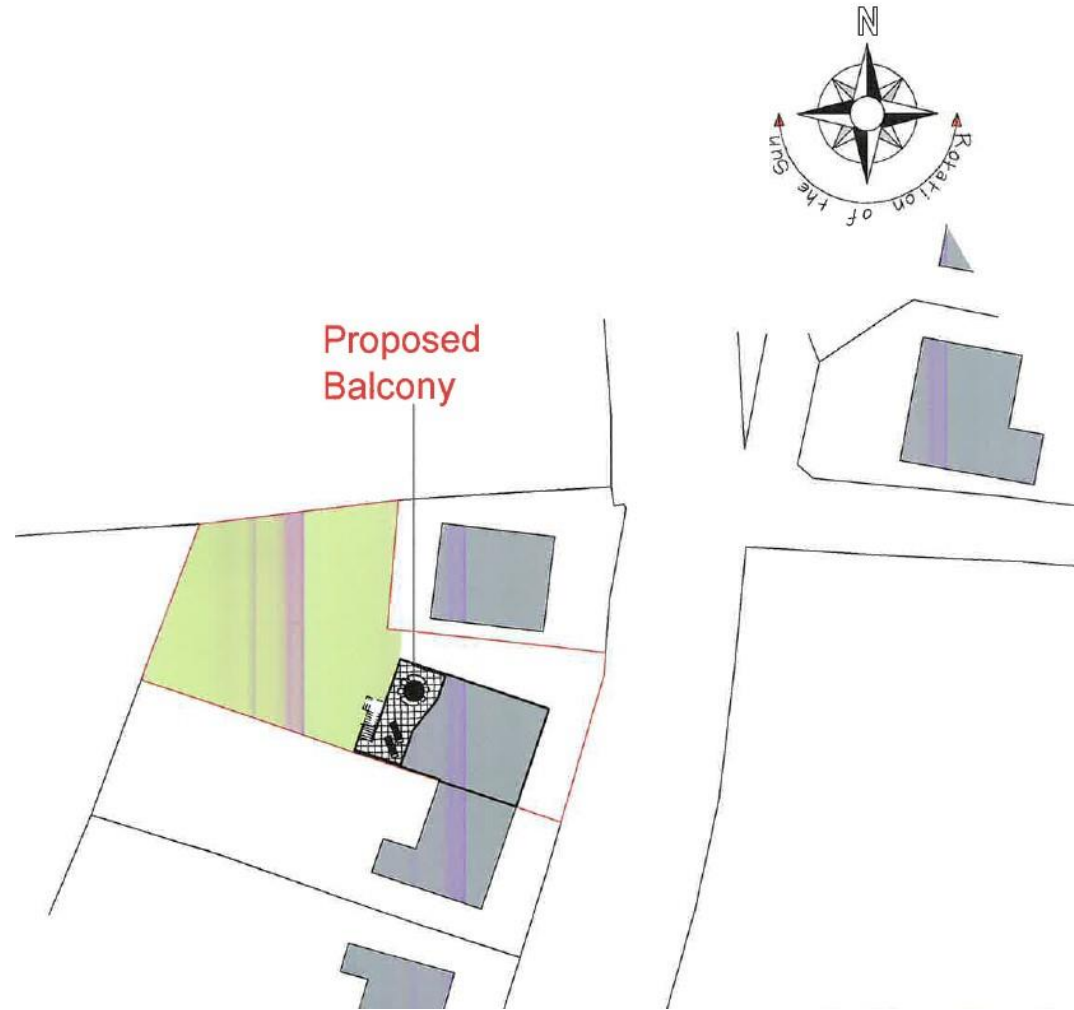

Causeway
Coast & Glens
Borough Council

LA01/2022/0954/F

Proposed ground floor store and first floor balcony with associated wing walls

Site: 244 Islandmore Crescent, Portrush.

Location Map

Site Plan

Causeway
Coast & Glens
Borough Council

Causeway
Coast & Glens
Borough Council

Proposed Rear Elevation

Causeway
Coast & Glens
Borough Council

Proposed Side Elevation

Proposed Side Elevation

Gable of
no. 243

Orthophotography

Causeway
Coast & Glens
Borough Council