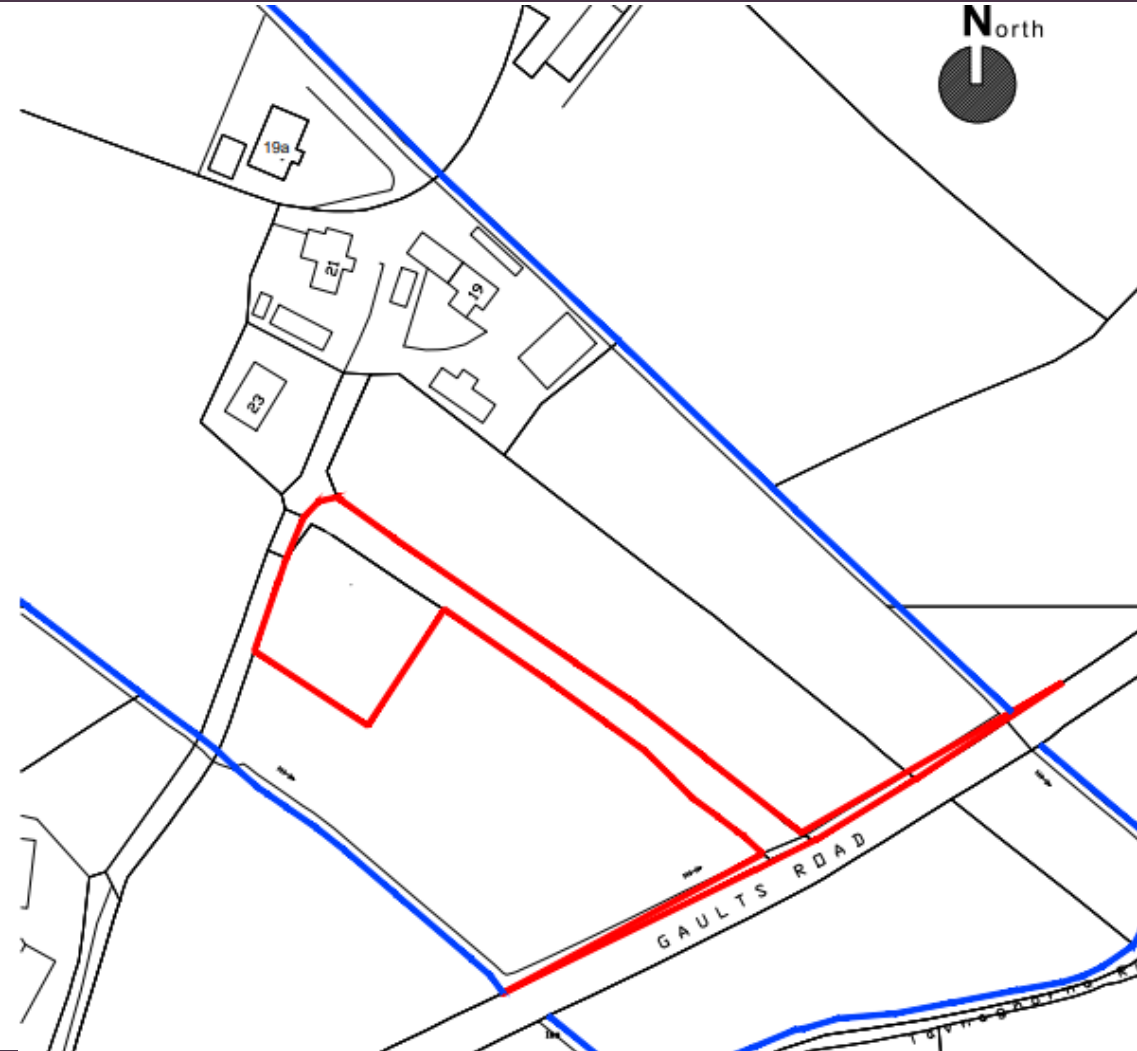

Causeway
Coast & Glens
Borough Council

LA01/2023/0755/0

Dwelling On The Farm

30m South East of 23 Gaults Road, Cushendall

Causeway
Coast & Glens
Borough Council

Causeway
Coast & Glens
Borough Council

Causeway
Coast & Glens
Borough Council

Causeway
Coast & Glens
Borough Council

Causeway
Coast & Glens
Borough Council

3rd Edition County Series Map
1900 – 1907

Causeway
Coast & Glens
Borough Council

Causeway
Coast & Glens
Borough Council

Causeway
Coast & Glens
Borough Council