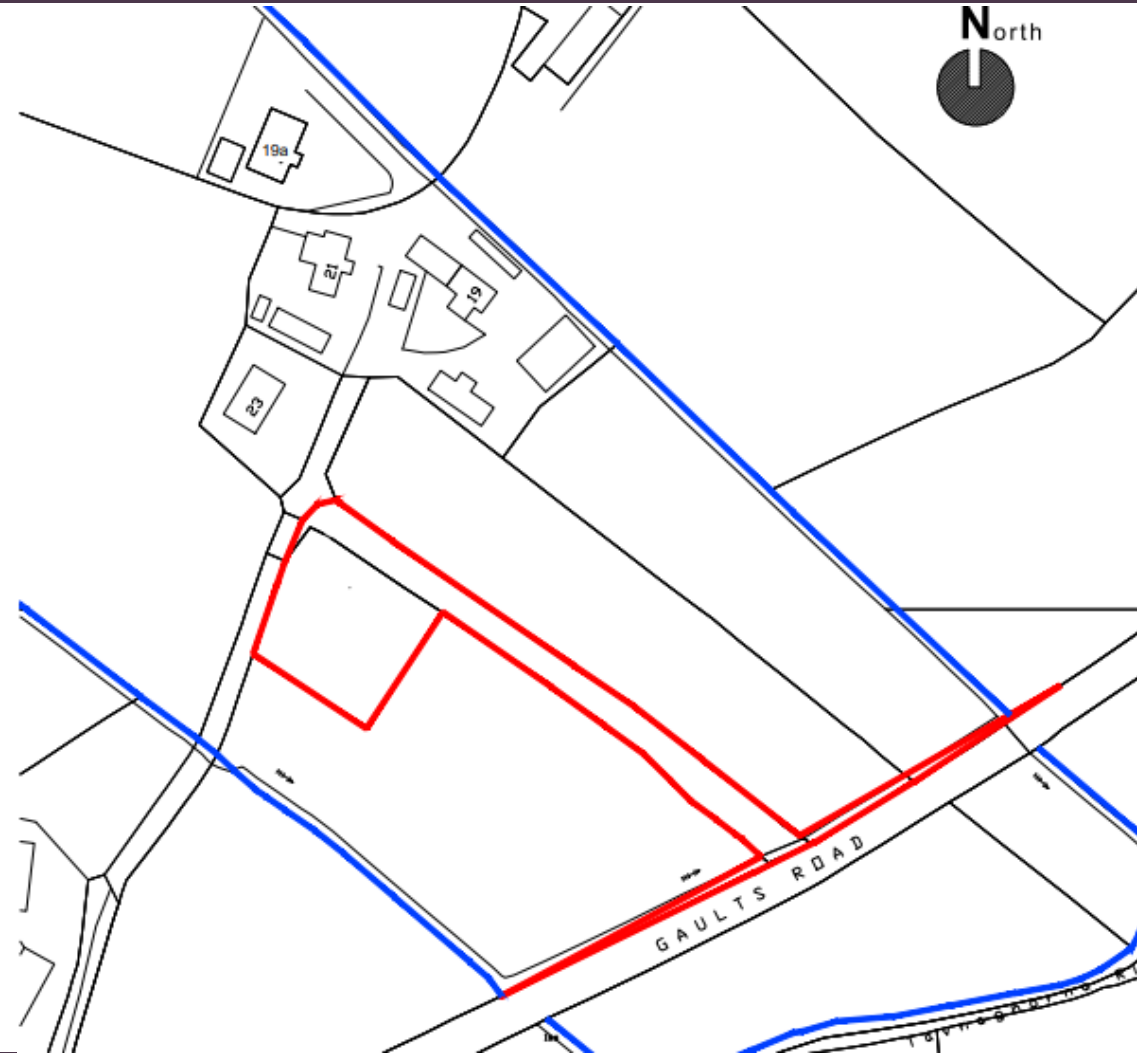

Causeway
Coast & Glens
Borough Council

LA01/2023/0755/0

Dwelling On The Farm

30m South East of 23 Gaults Road, Cushendall

Causeway
Coast & Glens
Borough Council

Causeway
Coast & Glens
Borough Council

Causeway
Coast & Glens
Borough Council

Causeway
Coast & Glens
Borough Council

Causeway
Coast & Glens
Borough Council

3rd Edition County Series Map
1900 – 1907

Alternative Site Option

Causeway
Coast & Glens
Borough Council

Causeway
Coast & Glens
Borough Council