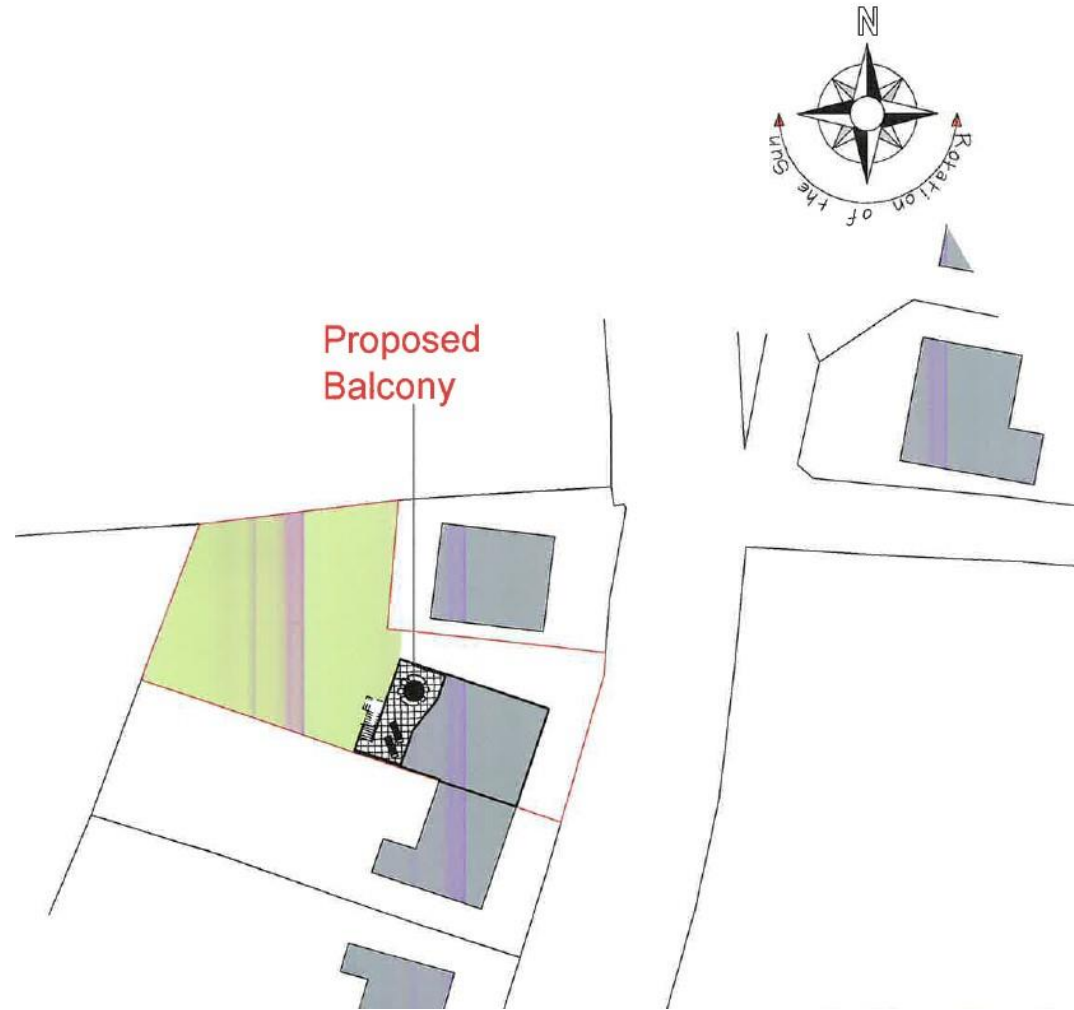

# LA01/2022/0954/F

Proposed ground floor store and first floor balcony with associated wing walls

Site: 244 Islandmore Crescent, Portrush.

Location Map

Site Plan

Causeway  
Coast & Glens  
Borough Council

Proposed Rear Elevation

Causeway  
Coast & Glens  
Borough Council

Proposed Side Elevation

Proposed Side Elevation

Gable of  
no. 243

Orthophotography

Causeway  
Coast & Glens  
Borough Council

Causeway  
Coast & Glens  
Borough Council