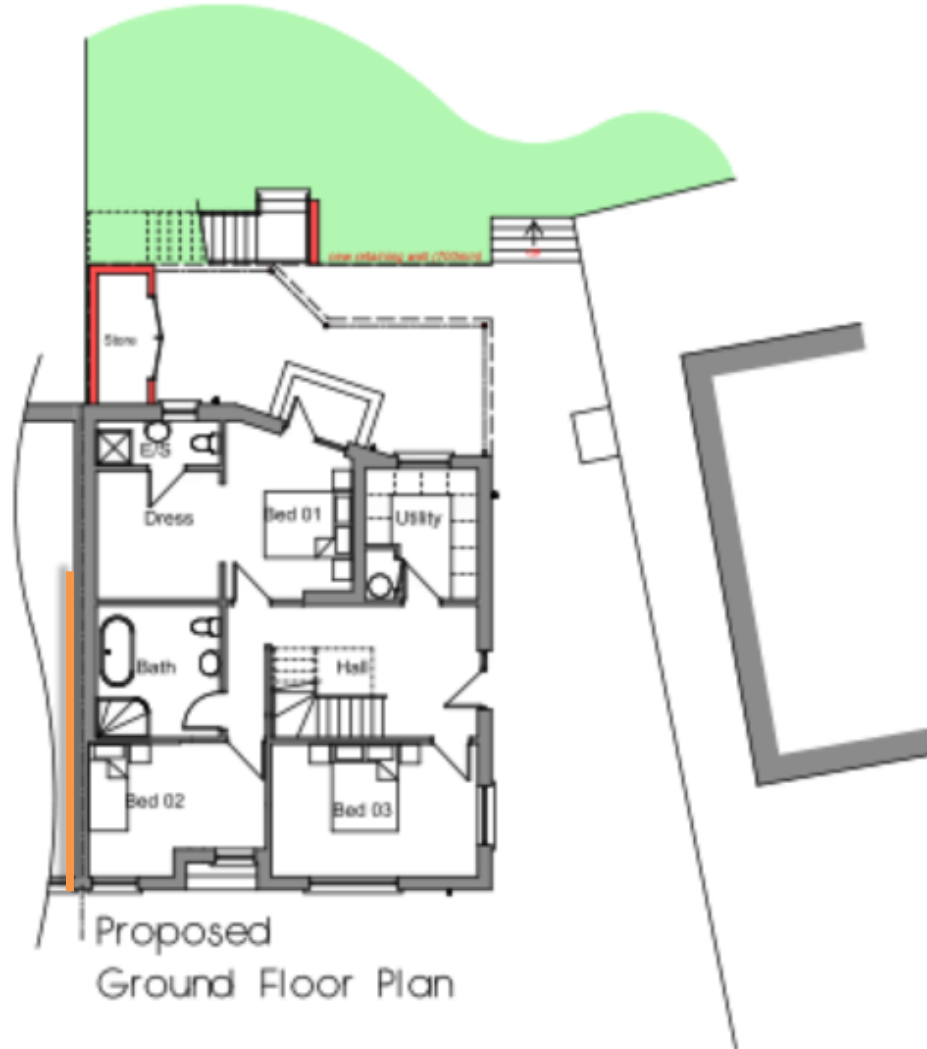

# LA01/2022/0954/F

Proposed ground floor store and first floor balcony with associated wing walls

Site: 244 Islandmore Crescent, Portrush.

Location Map

Site Plan

Causeway  
Coast & Glens  
Borough Council

Proposed Rear Elevation

Causeway  
Coast & Glens  
Borough Council

Proposed Side Elevation

Proposed Side Elevation

Gable of  
no. 243

Orthophotography

Causeway  
Coast & Glens  
Borough Council

Causeway  
Coast & Glens  
Borough Council