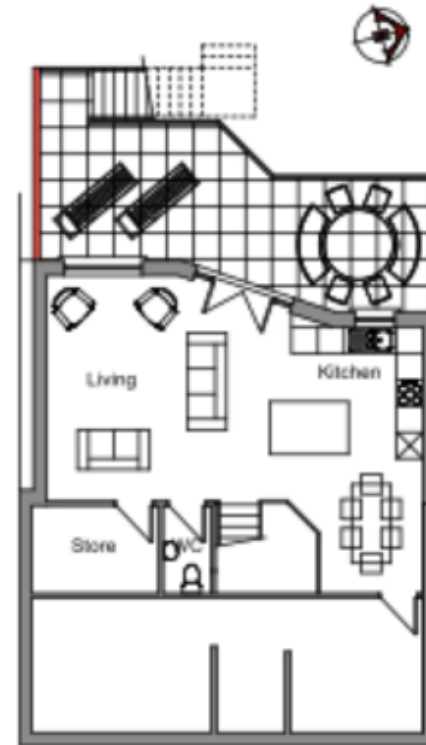

# LA01/2022/0954/F

Proposed ground floor store and first floor balcony with associated wing walls

Site: 244 Islandmore Crescent, Portrush.

Location Map

Site Plan

Causeway  
Coast & Glens  
Borough Council

Proposed Rear Elevation

Causeway  
Coast & Glens  
Borough Council

Proposed Side Elevation

Proposed Side Elevation

Gable of  
no. 243

Orthophotography

Causeway  
Coast & Glens  
Borough Council

Causeway  
Coast & Glens  
Borough Council