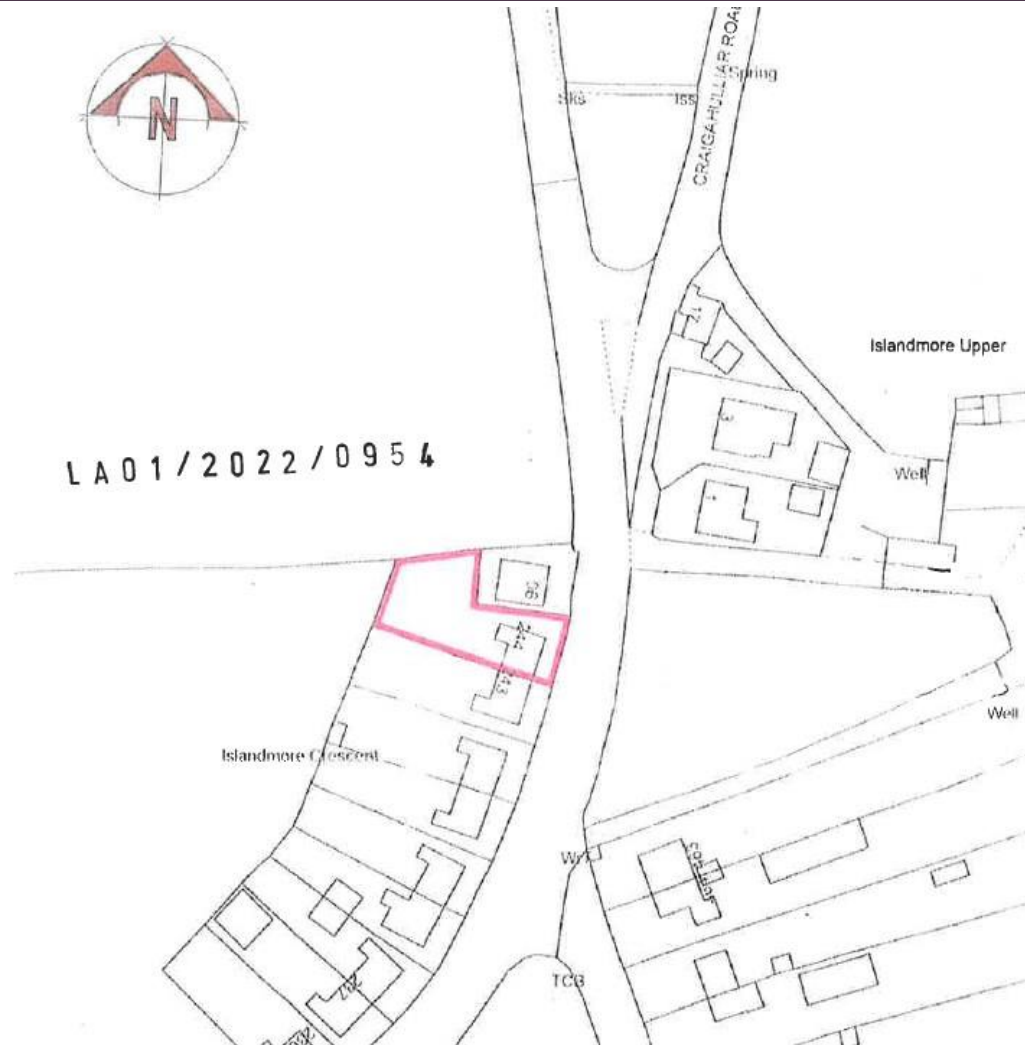

# LA01/2022/0954/F

Proposed ground floor store and first floor balcony with associated wing walls

Site: 244 Islandmore Crescent, Portrush.

Location Map

Site Plan

Causeway  
Coast & Glens  
Borough Council

Proposed Rear Elevation