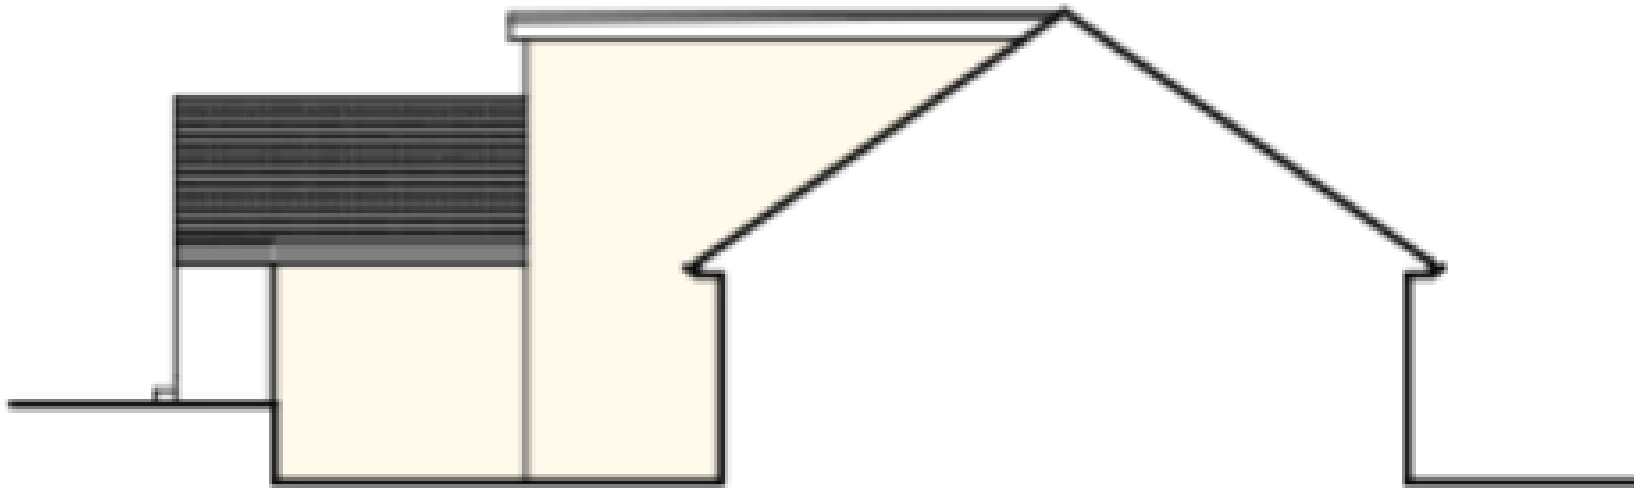

# LA01/2022/0954/F

Proposed ground floor store and first floor balcony with associated wing walls

Site: 244 Islandmore Crescent, Portrush.

Location Map

Site Plan

Causeway  
Coast & Glens  
Borough Council

Proposed Rear Elevation

Causeway  
Coast & Glens  
Borough Council

Proposed Side Elevation

Proposed Side Elevation

Gable of  
no. 243

Orthophotography

Causeway  
Coast & Glens  
Borough Council

Causeway  
Coast & Glens  
Borough Council