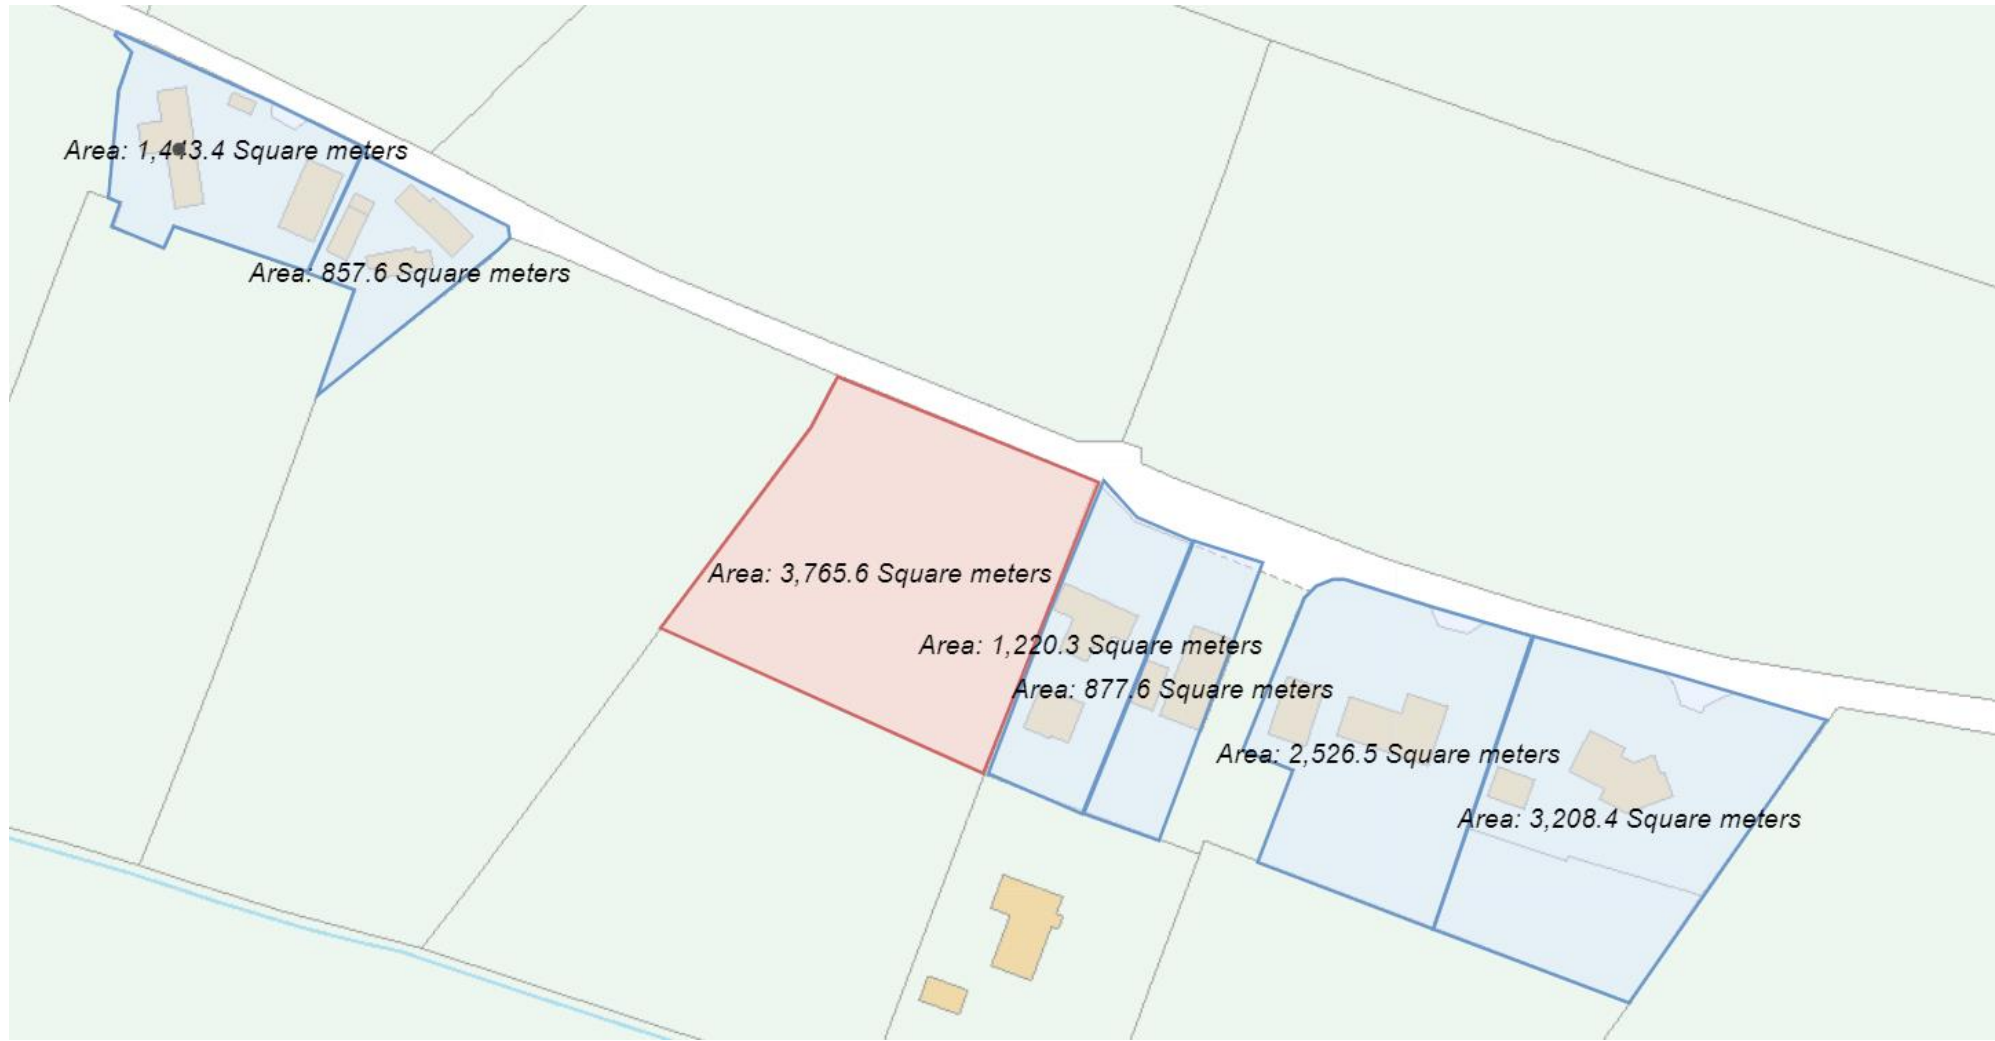

Causeway
Coast & Glens
Borough Council

LA01/2023/0563/0

Infill dwelling and garage.

20m NW of 16 Munalohug Road, Dungiven, BT47 4PX

Causeway
Coast & Glens
Borough Council

No. 16

Application Site

Causeway
Coast & Glens
Borough Council

No. 16

No. 16a

Causeway
Coast & Glens
Borough Council

Causeway
Coast & Glens
Borough Council

Causeway
Coast & Glens
Borough Council

Access to No. 16a