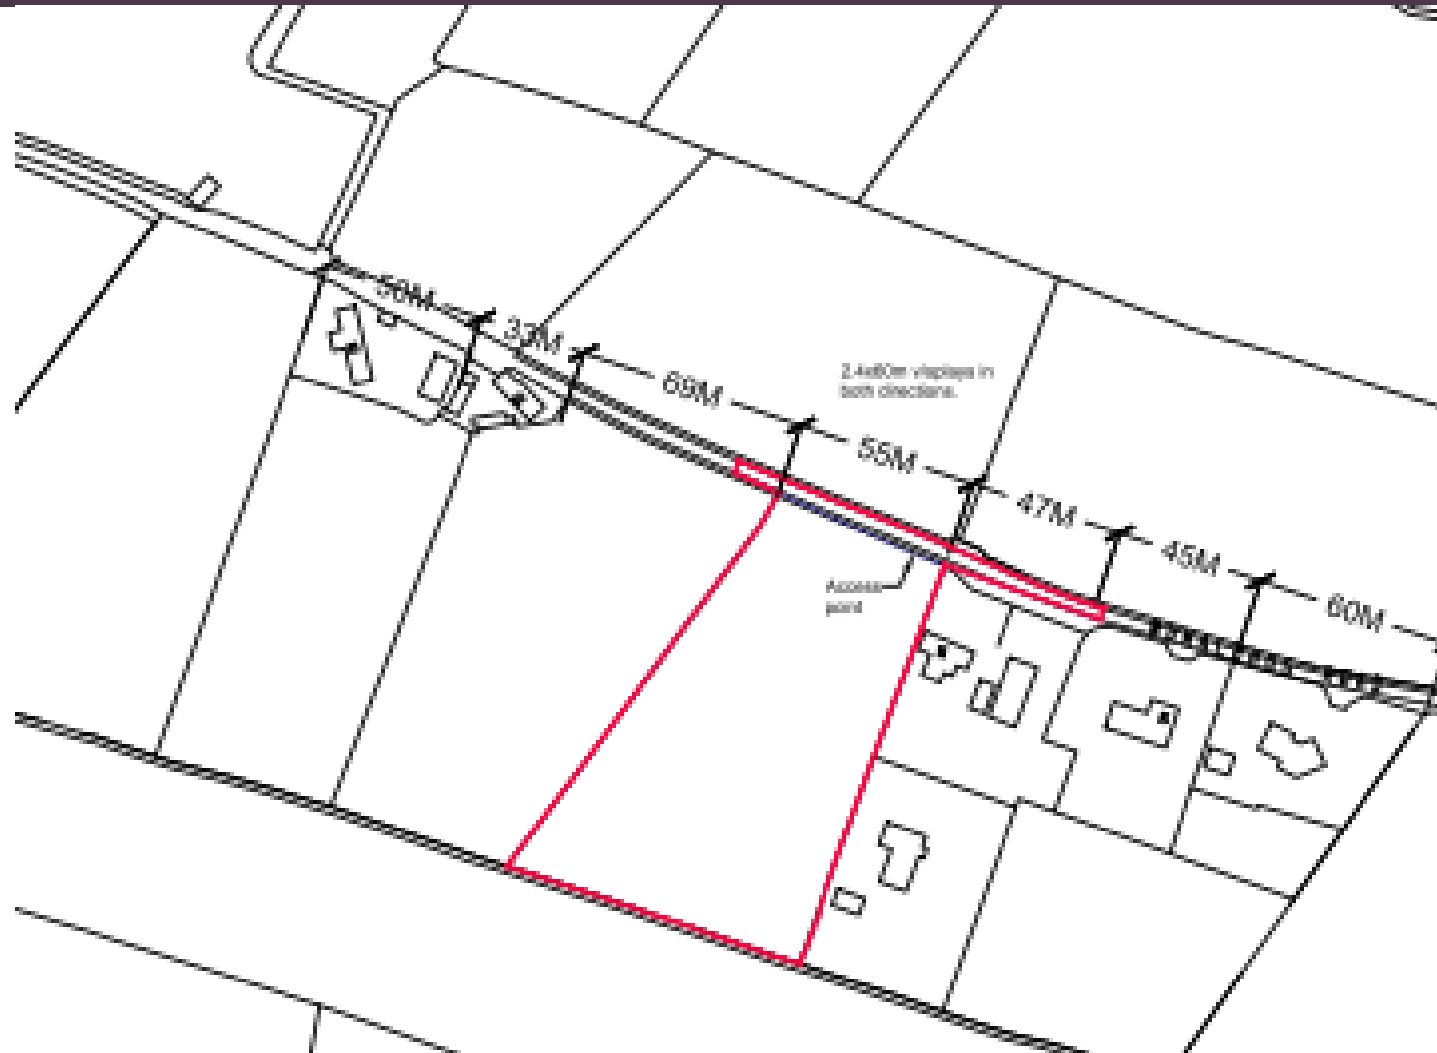

Causeway
Coast & Glens
Borough Council

LA01/2023/0563/0

Infill dwelling and garage.

20m NW of 16 Munalohug Road, Dungiven, BT47 4PX

Causeway
Coast & Glens
Borough Council

No. 16

Application Site

Causeway
Coast & Glens
Borough Council