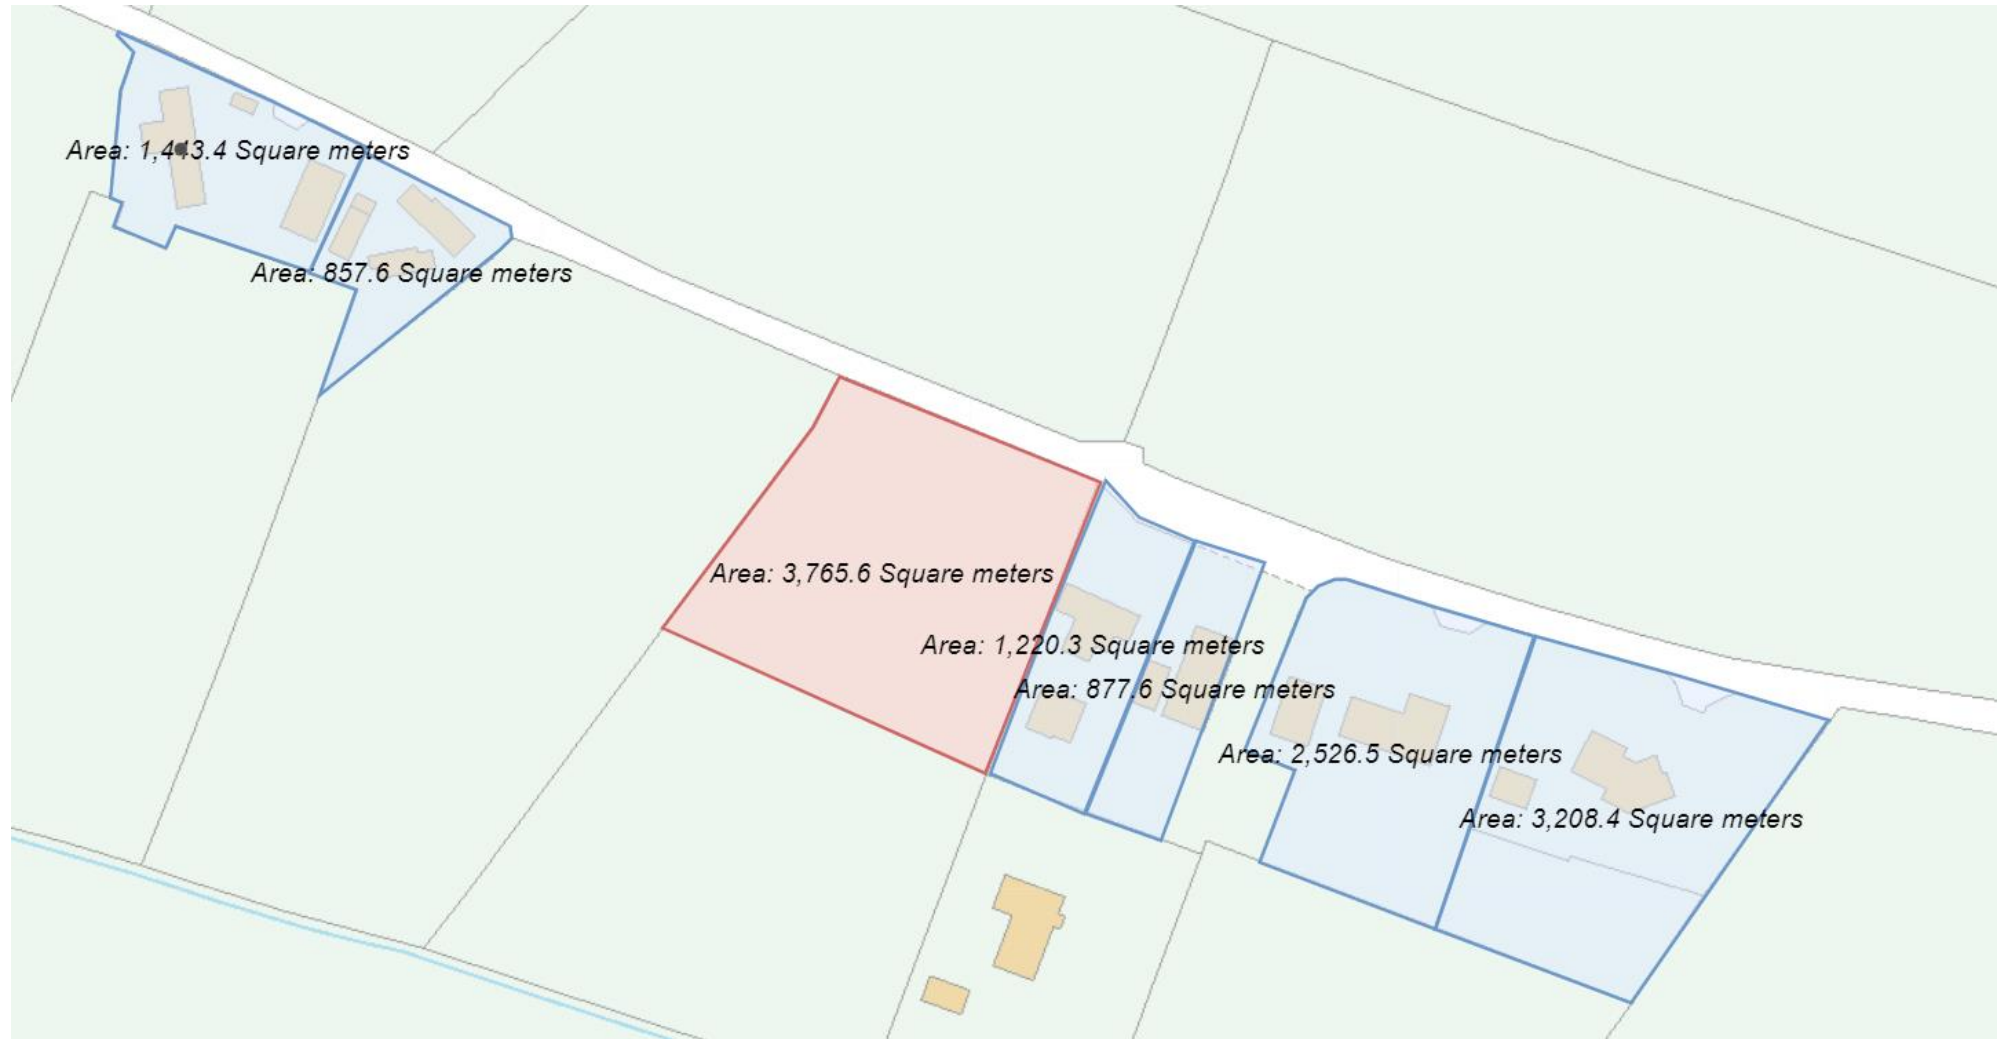

Causeway
Coast & Glens
Borough Council

LA01/2023/0563/0

Infill dwelling and garage.

20m NW of 16 Munalohug Road, Dungiven, BT47 4PX

Causeway
Coast & Glens
Borough Council

No. 16

Application Site

Causeway
Coast & Glens
Borough Council

No. 16

No. 16a

Causeway
Coast & Glens
Borough Council

Causeway
Coast & Glens
Borough Council

Causeway
Coast & Glens
Borough Council

Access to No. 16a